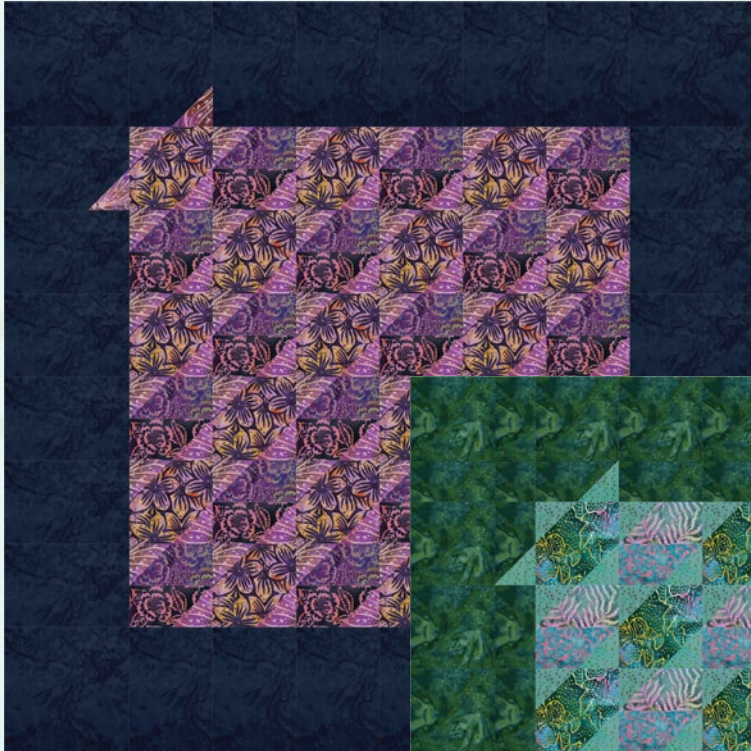

The first name in authentic Bali batik.

# Starstruck-Out

FREE PROJECT

[BatikByMirah.com](http://BatikByMirah.com)

**Hand in Hand Quilt**  
54" x 54"

**Meadow Bells Quilt**  
54" x 54"

**Shadowplay Quilt**  
54" x 54"

*Quilt Designs by Samantha Jensen*

**HI-9 / 6140**  
Batavia

**F**

**MB-5 / 7246**  
Cascarra

**SA-5 / 1173**  
Giza Blue

FABRIC	1 QUILT	12 KITS	18 KITS	24 KITS
A	1/2 yard	1 bolt	1 bolt	1 bolt
B	1/2 yard	1 bolt	1 bolt	1 bolt
C	5/8 yard	1 bolt	1 bolt	1 bolt
D	3/4 yard	1 bolt	1 bolt	2 bolts
E <i>Border and Binding</i>	2 yards (1-1/2 yd and 1/2 yd)	2 bolts (3 bolts for PP)	3 bolts (4 bolts for PP)	4 bolts (5 bolts for PP)
F <i>Backing</i>	3 3/4 yards	3 bolts	5 bolts	6 bolts