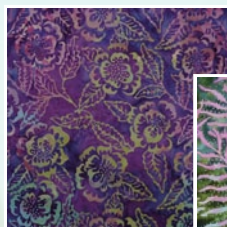

# Starstruck-Out

Hand in Hand Quilt 54" x 54"

Meadow Bells Quilt 54" x 54"

Shadowplay Quilt 54" x 54"

**HI-3 / 6138**  
Bunga

**A**

**MB-9 / 6131**  
Frio Green

**SA-1 / 5555**  
Mattino Blue