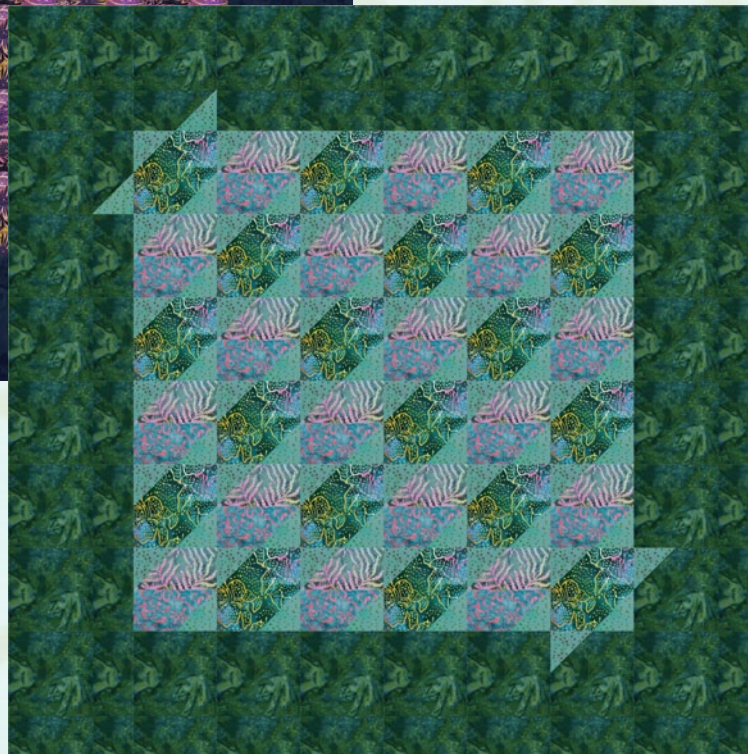

The first name in authentic Bali batik.

# Starstruck-Out

FREE PROJECT

[BatikByMirah.com](http://BatikByMirah.com)

**Hand in Hand Quilt**  
54" x 54"

**Meadow Bells Quilt**  
54" x 54"

**Shadowplay Quilt**  
54" x 54"

*Quilt Designs by Samantha Jensen*