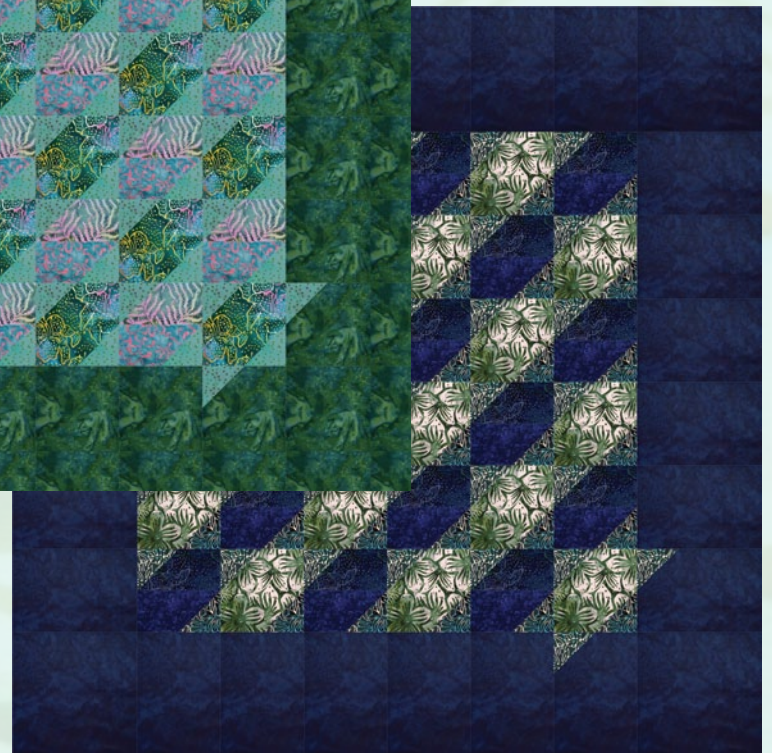

# Starstruck-Out

FREE PROJECT

[BatikByMirah.com](http://BatikByMirah.com)

**Hand in Hand Quilt**  
54" x 54"

**Meadow Bells Quilt**  
54" x 54"

**Shadowplay Quilt**  
54" x 54"

*Quilt Designs by Samantha Jensen*

# Starstruck-Out

Hand in Hand Quilt 54" x 54"

Meadow Bells Quilt 54" x 54"

Shadowplay Quilt 54" x 54"

**HI-3 / 6138**  
Bunga

**A**

**MB-9 / 6131**  
Frio Green

**SA-1 / 5555**  
Mattino Blue

**HI-9 / 6140**  
Batavia

**F**

**MB-5 / 7246**  
Cascarra

**SA-5 / 1173**  
Giza Blue

FABRIC	1 QUILT	12 KITS	18 KITS	24 KITS
A	1/2 yard	1 bolt	1 bolt	1 bolt
B	1/2 yard	1 bolt	1 bolt	1 bolt
C	5/8 yard	1 bolt	1 bolt	1 bolt
D	3/4 yard	1 bolt	1 bolt	2 bolts
E <i>Border and Binding</i>	2 yards (1-1/2 yd and 1/2 yd)	2 bolts (3 bolts for PP)	3 bolts (4 bolts for PP)	4 bolts (5 bolts for PP)
F <i>Backing</i>	3 3/4 yards	3 bolts	5 bolts	6 bolts