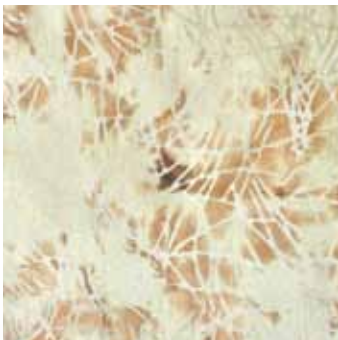

Bali Backgrounds HC - Half Yard Cuts

Bali Backgrounds are pale prints in both warm and cool tints.
All are 100 % cotton batik and available in your choice of 6 half yard cuts.

BP-1-5119 Nila

CG-1-5146 Powder Puff

MD-3-289 Chambray

BP-2-5120 Mint Ash

BP-3-5118 Mellow Buff

BP-3-5121 Teal Haze

CG-1-5151 Sandstone

DC-1-5137 Sand Thrush

EQ-3-99 Halo

JA-1 Reif