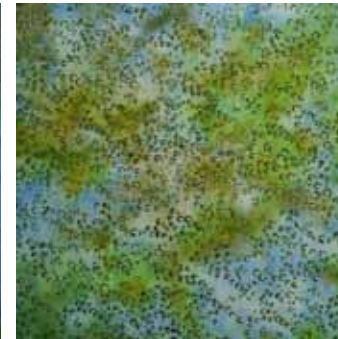

Alhambra - Sushi Roll

Alhambra is a stunning selection of 2x12 hues of green to entice creativity and wonder.
The 24 strips are 2 1/2" wide 100% hand dyed cotton batik.

PV-11-6129 Padma Green

FR-9-5570 Crema Maldiva

FR-8-5569 Penumbra

FR-11-7277 Diahndra

FR-2-7276 Helio Ambra

FR-4-7277 Diahndra

FR-10-7277 Diahndra

FR-5-5567 Cleo Osco

FR-3-5568 Regina Green

PV-1-5524 Lumut Green