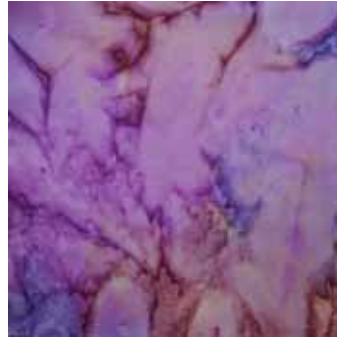

Ambrosia - Sushi Roll

Ambrosia is as a wonderful selection of 2x12 purple and magenta hues.
The 24 strips are 2 1/2" wide 100% hand dyed cotton batik.

HI-6-3135 Asteria

CY-6-5582 Opaco Blue

HI-7-3136 Ultra Sense