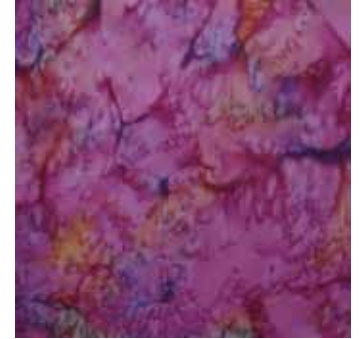

CY-10-1177 Nanika