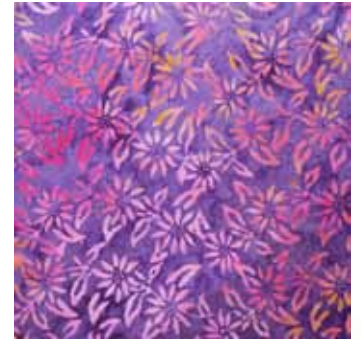

CY-5-5585 Lulu Lupino