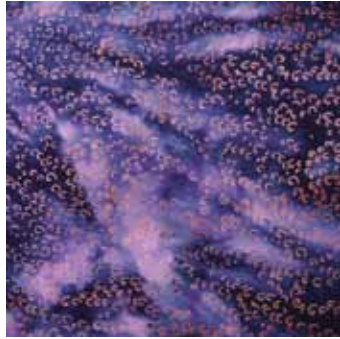

Ambrosia - Sushi Roll

Ambrosia is as a wonderful selection of 2x12 purple and magenta hues.
The 24 strips are 2 1/2" wide 100% hand dyed cotton batik.

HI-6-3135 Asteria

CY-6-5582 Opaco Blue

HI-7-3136 Ultra Sense