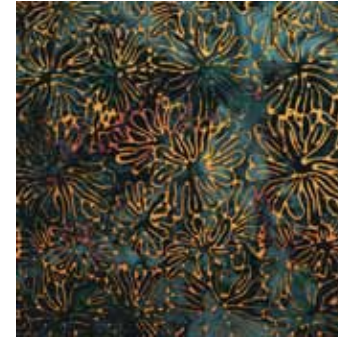

Atlantis - Sushi Roll

Atlantis is a 2x12 selection of spectacular multicolored blues.
The 24 strips are 2 1/2" wide 100% hand dyed cotton batik.

CH-9-1162 Rajasthan Blue

SA-3-3146 Noble Blue

CH-13-5549 Heavenly

CH-4-7267 Andalucia

CH-5-5544 Montebello

CH-12-5548 Sunda blue

CH-6-5546 Starry Blue

CH-7-5547 Intermezzo

SA-6-5559 Melia

SA-2-5556 Tieves Blue

CH-10-7267 Andalucia