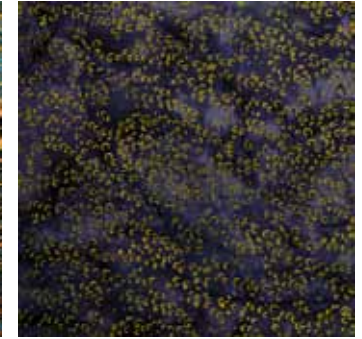

Atlantis - Sushi Roll

Atlantis is a 2x12 selection of spectacular multicolored blues.
The 24 strips are 2 1/2" wide 100% hand dyed cotton batik.

CH-9-1162 Rajasthan Blue

SA-3-3146 Noble Blue

CH-13-5549 Heavenly

CH-4-7267 Andalucia

CH-5-5544 Montebello

CH-12-5548 Sunda blue

CH-6-5546 Starry Blue

CH-7-5547 Intermezzo

SA-6-5559 Melia

SA-2-5556 Tieves Blue

CH-10-7267 Andalucia