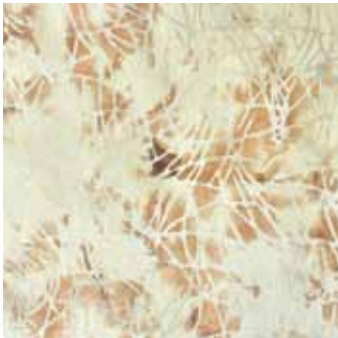

# Bali Backgrounds - Sushi Roll

Bali Backgrounds are pale prints in both warm and cool tints.  
All are 100 % cotton batik and available in 2x12 fabulous strips.

BP-1-5119 Nila

CG-1-5146 Powder Puff

MD-3-289 Chambray

BP-2-5120 Mint Ash

BP-3-5118 Mellow Buff

BP-3-5121 Teal Haze

CG-1-5151 Sandstone

DC-1-5137 Sand Thrush

EQ-3-99 Halo

JA-1 Reif

JK-2 Verde Forestal